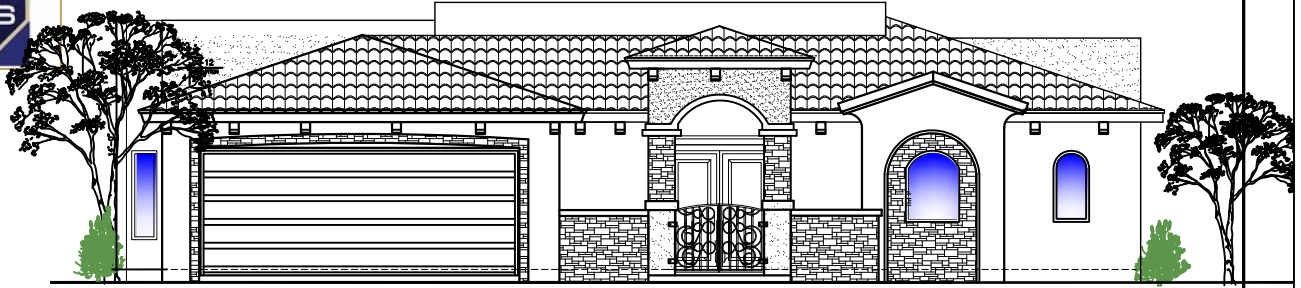

BARCELONA

LIVING AREA:
2288 S.F.

FRONT ELEVATION

NOT TO SCALE

BEDROOMS: 4

BATHS: 3

WIDTH: 55'-0"

DEPTH: 65'-4"