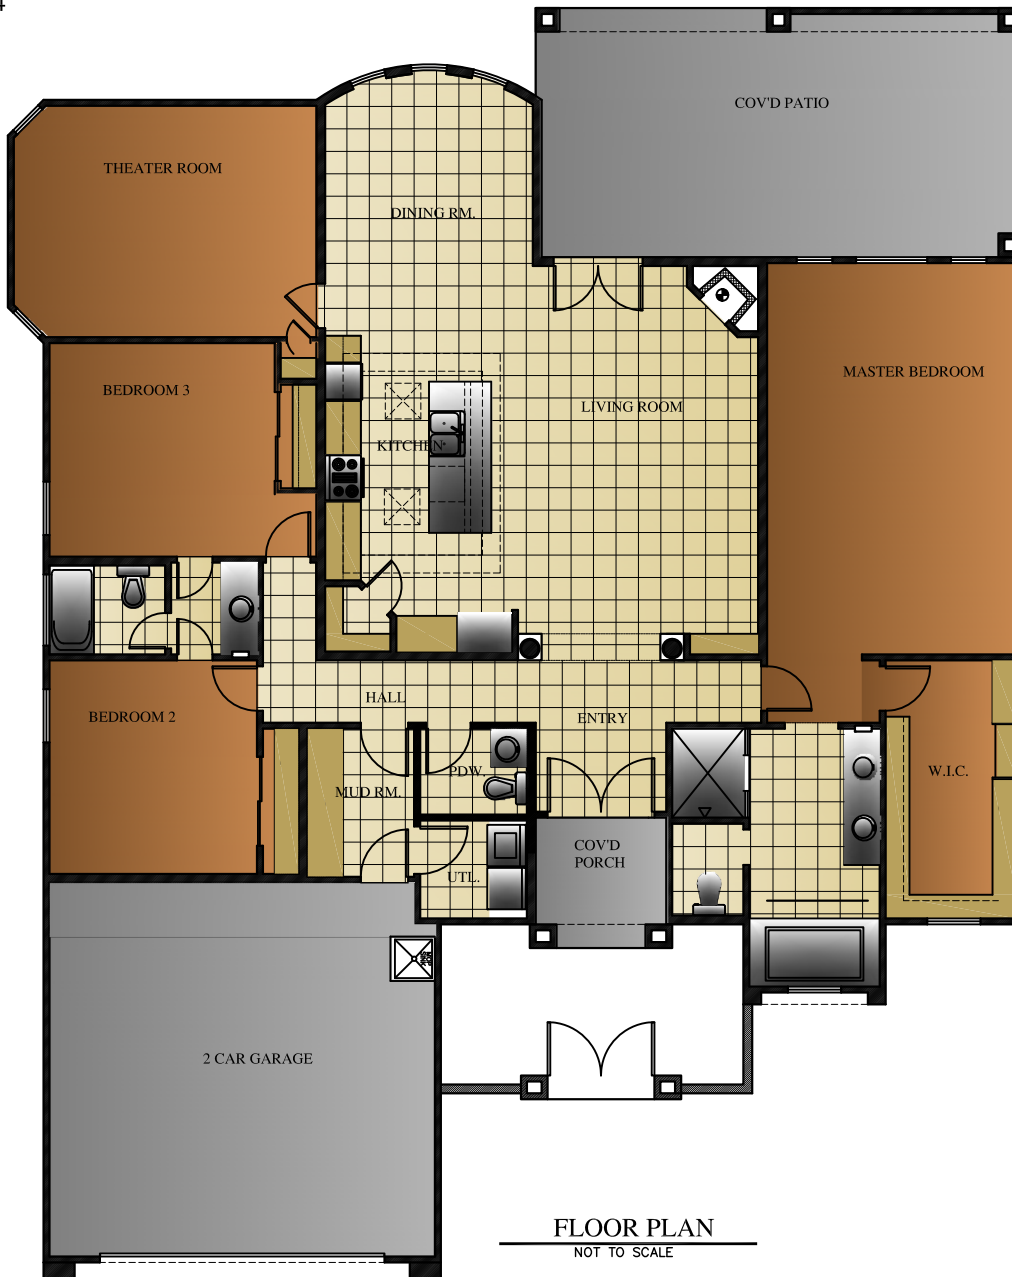

BARCELONA

LIVING AREA:
2288 S.F.

FRONT ELEVATION

NOT TO SCALE

BEDROOMS: 4

BATHS: 3

WIDTH: 55'-0"

DEPTH: 65'-4"

FLOOR PLAN

NOT TO SCALE

PLANS, SPECIFICATIONS AND TERMS SUBJECT TO CHANGE WITHOUT NOTICE